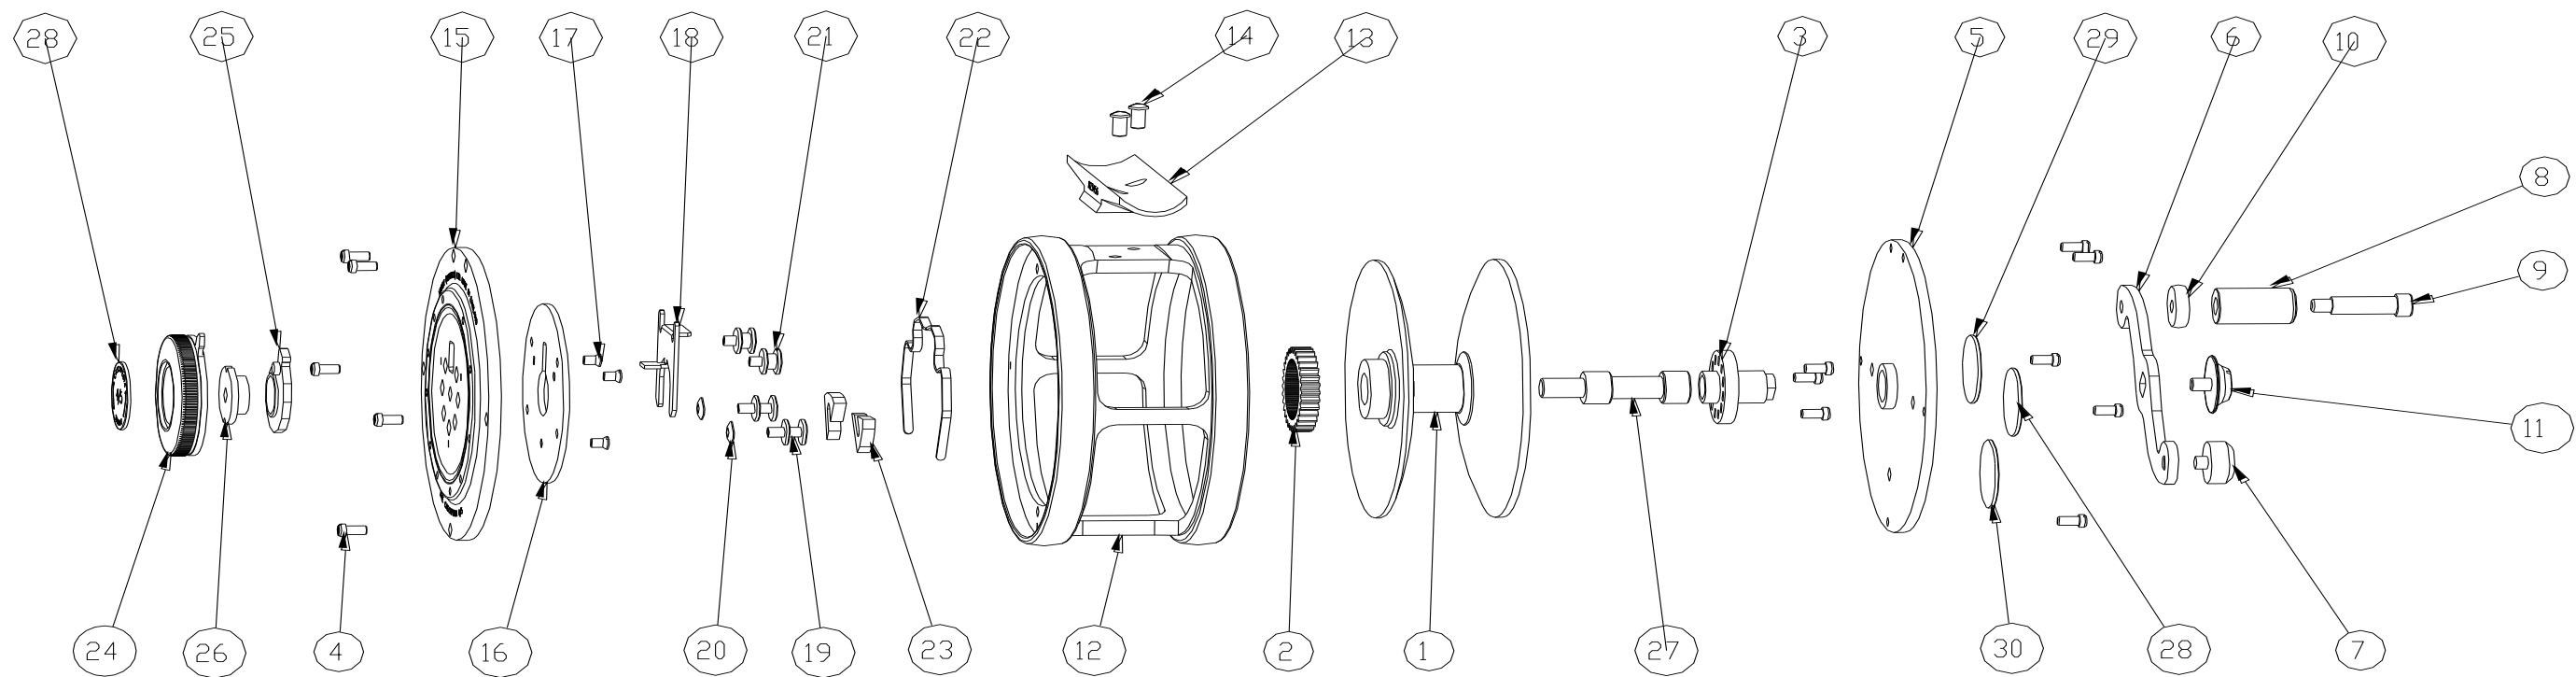

**PARTS LIST FOR HARDY CASCAPEDIA TROUT 4/5 / SEA TROUT 6/7**

No.	Description	Q'ty	SAP	
			TROUT 4/5	SEA TROUT 6/7
1	DRUM	1	1418870	1418871
2	CHECKWHEEL	1		1333904
3	DRIVING PLATE	1		1419281
4	SCREW	13		1333848
5	HANDLEBAR SIDE PLATE	1	1418878	1418879
6	HANDLEBAR	1	1329115	1329119
7	COUNTER BALANCE	1		1334518
8	HANDLE KNOB	1		1403787
9	HANDLE WIRE	1		1332790
10	HANDLE CUP	1		1333885
11	HANDLE BAR SCREW	1		1334500
12	FRAME	1	1418882	1418883
13	REELBACK	1		1333542
14	REELBACK SCREW	2		1333855
15	REGULATOR SIDE PLATE	1	1418874	1418875
16	TROUT STUD CARRIER PLATE	1		1333764
17	STUD CARRIER PLATE SCREW	3		1334391
18	REGULATOR PLATE	1		1333765
19	TONGUE STUD	2		1333829
20	TONGUE STUD WASHER	2		1333851
21	STEPPED SPRING STUD	2		1418662
22	CHECK SPRING	2		1332723
23	TONGUE	2		1333869
24	TROUT REGULATOR BUTTON	1		1418886
25	REGULATOR BUTTON INSERT	1		1333868
26	TROUT SPINDLE LOCKNUT	1		1332680
27	TROUT SPINDLE	1		1418664
28	CASCAPEDIA NAME BADGE	2	1418667	1418668
29	REELMAKER BADGE	1		1418666
30	CASTLE & FLY BADGE	1		1418665

Reel Part Numbers: CASCAPEDIA TROUT 4/5:1420674  
 CASCAPEDIA SEA TROUT 6/7: 1420675

27 00

Drawing Version: 34-13457-00

Drawn: 10-Aug-2017